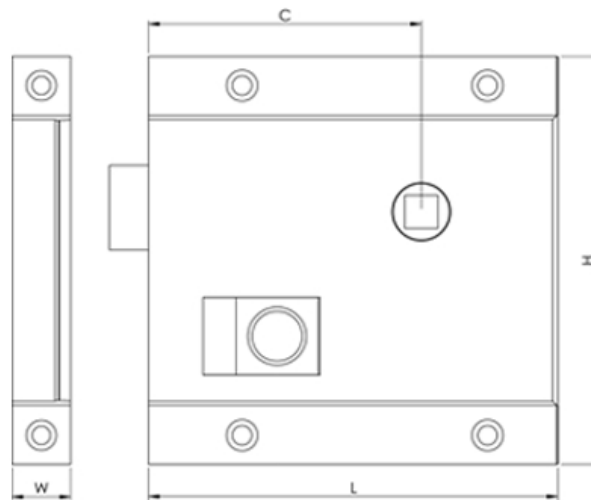

## Flanged Bathroom Latch

Product Code: B109

Sizes Available: 4", 5"

- Solid cast brass case
- Contains solid brass parts
- Phosphor bronze spring, guarding against rust
- Made using time honoured techniques
- Supplied left or right handed (right hand pictured)

	C	Depth	H	L	W
4"	70	18	105	108	18
5"	100	19	105	127	18

Please note: Due to the traditional casting methods involved all sizes are approximations.